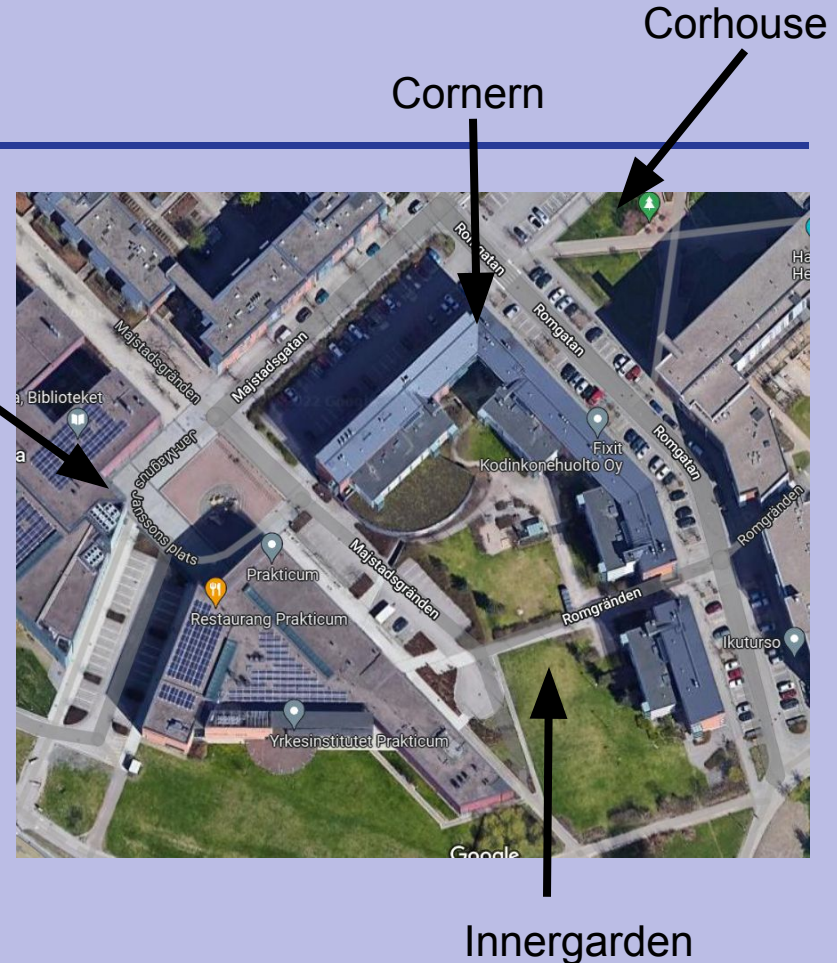

Introduction days

Monday 26.8 :

- First intro day
- Mini games at Innergarden at 15:30

Tuesday 27.8 :

- Tutor Tour, showing you around campus
- Mini games in front of Corhouse at 15:30

Wednesday 28.8 :

- Beer Olympics at the Innergarden team registrations 17:00, start at 18:00 from HanSe